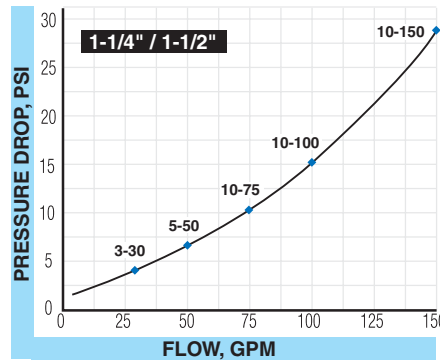

Flow vs. Pressure Drop

Phosphate Ester

Phosphate Ester Test Kits